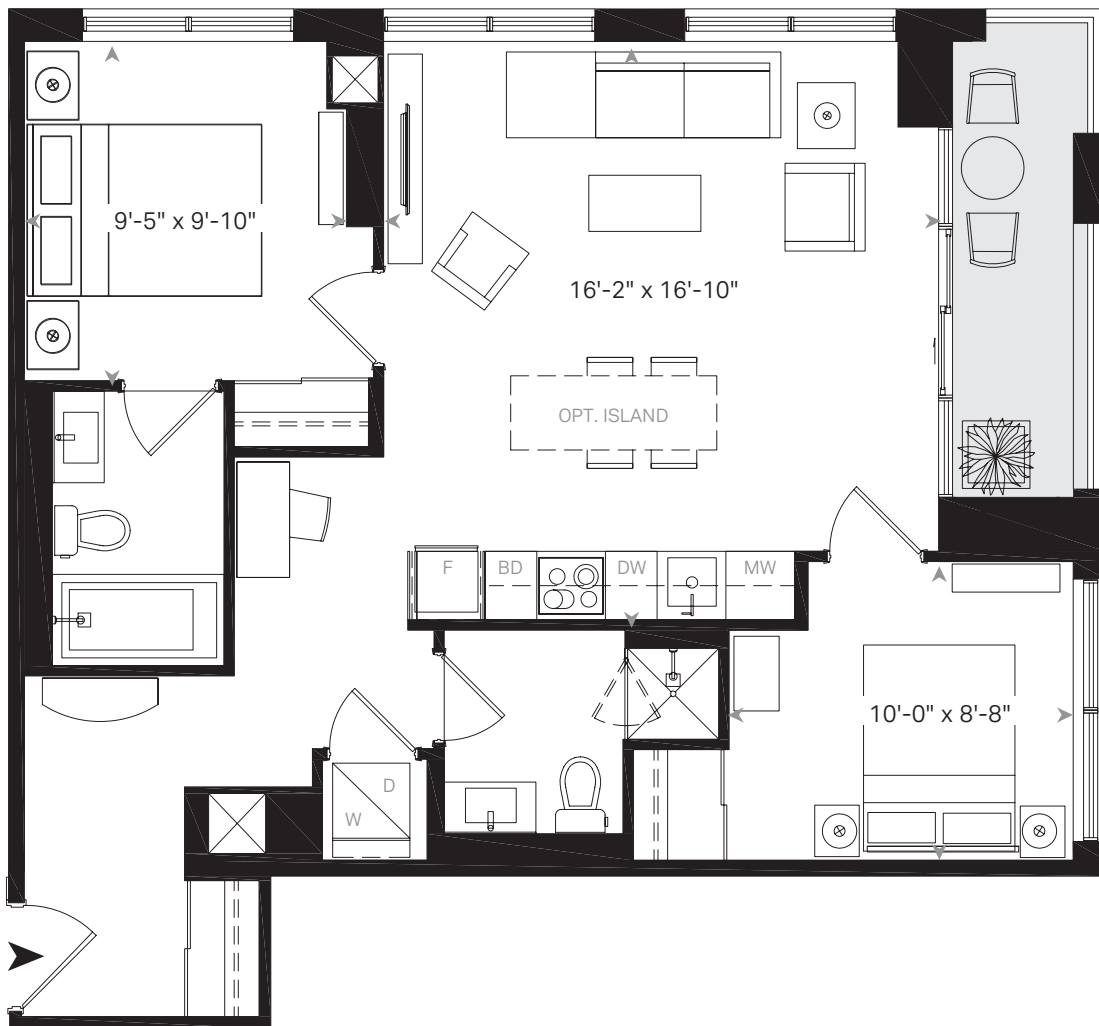

TOWER ONE
 — THE —
KIP
 DISTRICT®

D2 | 769 SQ.FT.
2 BEDROOM

6TH - 28TH FLOOR

Concert reserves the right to make modifications and changes to the floor plans, project design, specifications and features. Suite size, dimensions and floor plan layouts are approximate and may vary. E.&O.E. June 2016.